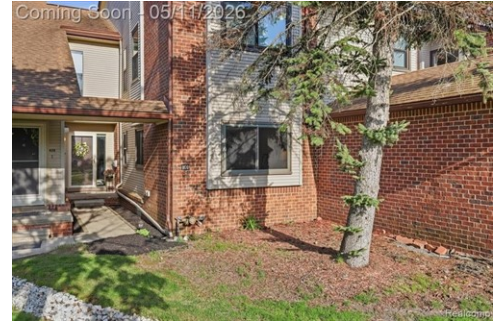

Coming Soon - 05/11/2026

\$ 245,000

Coming Soon - 05/11/2026

Coming Soon - 05/11/2026

Coming Soon - 05/11/2026

Coming Soon - 05/11/2026

6680 Ridgefield Cir Apt 101, West Bloomfield Township, MI 48322

- » Beds: 2 | Baths: 2 Full
- » MLS #: 20261032794
- » Condominium | 1,308 ft²
- » More Info: 6680RidgefieldCirApt101.IsForSale.com

Nekia Sullen
 (313) 213-4369
Nekiasullen@kw.com

Keller Williams Realty
 210 South Old Woodward Suite 200
 Birmingham, MI 48009
 (248) 590-0800

Remarks

Welcome home to this beautifully maintained 2 bedroom, 2 bathroom ranch style condo in desirable West Bloomfield offering comfort, convenience, and easy living. Featuring a private entry and an open floor plan, this home is filled with natural light and designed for both everyday living and entertaining. The spacious primary suite includes a walk in closet and private full bath, while the second full bathroom provides added convenience for guests. Enjoy the added bonus of a full basement offering plenty of storage or potential additional living space. Step outside to your own private backyard area, perfect for relaxing or enjoying quiet mornings. Conveniently located close to shopping, dining, parks, and more, this condo combines low maintenance living with an unbeatable location.